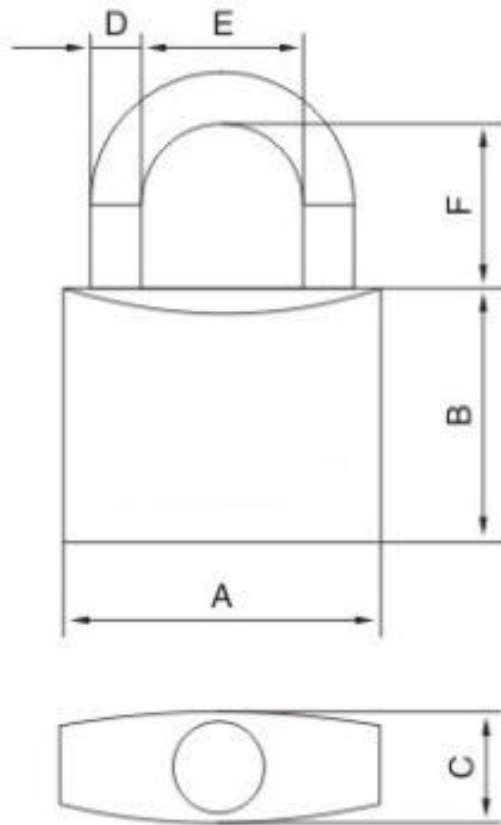

EN

Datasheet

RS PRO solid brass padlock 50mm

Stock No. 195-8248 195-8249

Product image embedded here

SPECIFICATION

- Material: Brass, Steel

RS Article No.	Lock Body Dimesion(mm)			Shackle Dimesion(mm)			Keyed Alike
	A	B	C	D	E	F	
1958248	50	36	14	7	25	51	KA1
1958249	50	36	14	7	25	51	KA2