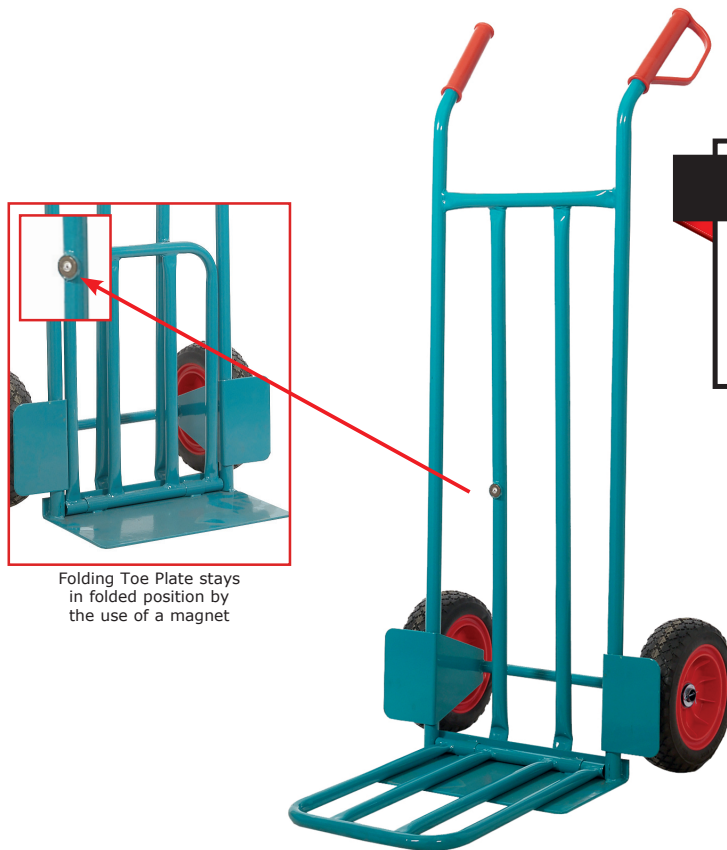

# RS Pro Sack Truck With Wheel Guards And Folding Toe

RS Stock No: 1038692

Folding Toe Plate stays in folded position by the use of a magnet

**i Information**  
**REACH COMPLIANT & PUNCTURE PROOF WHEELS**

Capacity kg	Overall Size H x W x D mm	Fixed Toe Plate Size W x D mm	Folding Toe Plate Size W x D mm	Wheel Size mm	Weight kg	RS Stock No.
250	1240 x 535 x 710	390 x 80	390 x 460	250	11.5	1038692