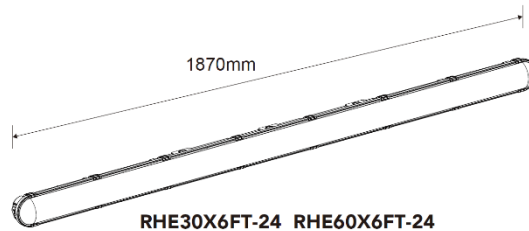

Separate Control Gear Information							
Type of Light Source:	LED	LED	LED	LED	LED	LED	LED
Full Load Efficiency [%]:	91	92	91	93	94	92	93
P _{NET} [W]:	NA	NA	NA	NA	NA	NA	NA
Dimensions [mm]:	118x64x29	153x64x29	118x64x29	190x63x29	192x65x29	153x64x29	190x63x29

HARBOUR EXPRESS QUAD POWER

8-16W, 10-19W, 16-31W, 26-49W,
29-57W

IP65, 2ft, 4ft, 5ft, 6ft

Height	Eavg, Emax	Diameter
1m	462.9, 2447lx	427.93cm
2m	115.7, 611.9lx	855.85cm
3m	51.43, 271.9lx	1283.78cm
4m	28.93, 153.0lx	1711.70cm
5m	18.52, 97.90lx	2139.63cm
6m	12.86, 67.98lx	2567.56cm
7m	9.447, 49.95lx	2995.48cm
8m	7.233, 38.24lx	3423.41cm
9m	5.715, 30.22lx	3851.33cm
10m	4.629, 24.47lx	4279.26cm

Diagram for RHE60X6FT-24 in 60W 5000K Other diagrams available on request

Diagram for RHE60X6FT-24 in 60W 5000K Other diagrams available on request

R3EM2P-04
RHEMW

2W 3 Hour DUAL TEST Emergency Pack
Harbour Express Plug-in Microwave
Sensor

RHE16X2FT-24

RHE32X4FT-24

RHE20X5FT-24 RHE50X5FT-24
RHE50X5FTE-24

RHE30X6FT-24 RHE60X6FT-24