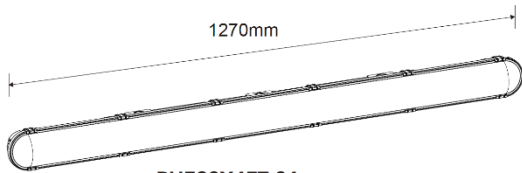

HARBOUR EXPRESS QUAD POWER

8-16W, 10-19W, 16-31W, 26-49W,
29-57W

IP65, 2ft, 4ft, 5ft, 6ft

Height	Eavg, Emax	Diameter
1m	462.9, 2447lx	427.93cm
2m	115.7, 611.9lx	855.85cm
3m	51.43, 271.9lx	1283.78cm
4m	28.93, 153.0lx	1711.70cm
5m	18.52, 97.90lx	2139.63cm
6m	12.86, 67.98lx	2567.56cm
7m	9.447, 49.95lx	2995.48cm
8m	7.233, 38.24lx	3423.41cm
9m	5.715, 30.22lx	3851.33cm
10m	4.629, 24.47lx	4279.26cm

RHE16X2FT-24

RHE32X4FT-24

RHE20X5FT-24 RHE50X5FT-24
RHE50X5FTE-24

RHE30X6FT-24 RHE60X6FT-24