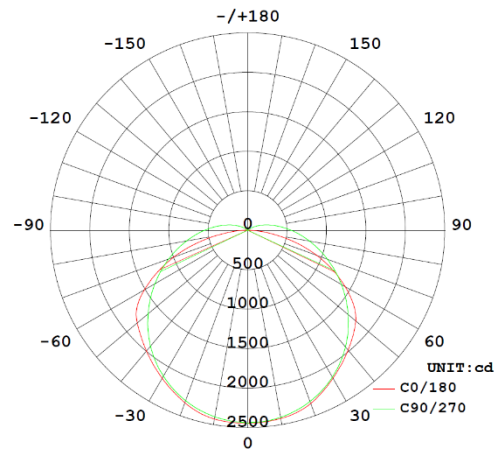

HARBOUR EXPRESS QUAD POWER

8-16W, 10-19W, 16-31W, 26-49W,
29-57W

IP65, 2ft, 4ft, 5ft, 6ft

Height	Eavg, Emax	Diameter
1m	462.9, 2447lx	427.93cm
2m	115.7, 611.9lx	855.85cm
3m	51.43, 271.9lx	1283.78cm
4m	28.93, 153.0lx	1711.70cm
5m	18.52, 97.90lx	2139.63cm
6m	12.86, 67.98lx	2567.56cm
7m	9.447, 49.95lx	2995.48cm
8m	7.233, 38.24lx	3423.41cm
9m	5.715, 30.22lx	3851.33cm
10m	4.629, 24.47lx	4279.26cm

Diagram for RHE60X6FT-24 in 60W 5000K Other diagrams available on request

Diagram for RHE60X6FT-24 in 60W 5000K Other diagrams available on request

R3EM2P-04
RHEMW

2W 3 Hour DUAL TEST Emergency Pack
Harbour Express Plug-in Microwave
Sensor