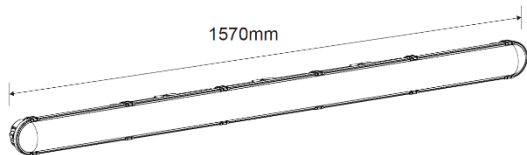

HARBOUR EXPRESS QUAD POWER

8-16W, 10-19W, 16-31W, 26-49W,
29-57W

IP65, 2ft, 4ft, 5ft, 6ft

Height	Eavg, Emax	Diameter
1m	462.9, 2447lx	427.93cm
2m	115.7, 611.9lx	855.85cm
3m	51.43, 271.9lx	1283.78cm
4m	28.93, 153.0lx	1711.70cm
5m	18.52, 97.90lx	2139.63cm
6m	12.86, 67.98lx	2567.56cm
7m	9.447, 49.95lx	2995.48cm
8m	7.233, 38.24lx	3423.41cm
9m	5.715, 30.22lx	3851.33cm
10m	4.629, 24.47lx	4279.26cm

RHE16X2FT-24

RHE32X4FT-24

RHE20X5FT-24 RHE50X5FT-24
RHE50X5FTE-24

RHE30X6FT-24 RHE60X6FT-24