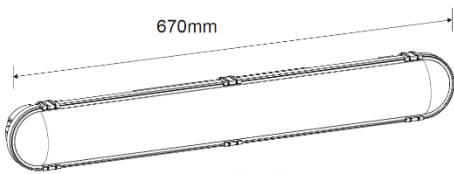

HARBOUR EXPRESS QUAD POWER

8-16W, 10-19W, 16-31W, 26-49W,
29-57W

IP65, 2ft, 4ft, 5ft, 6ft

Height	Eavg, Emax	Diameter
1m	462.9, 2447lx	427.93cm
2m	115.7, 611.9lx	855.85cm
3m	51.43, 271.9lx	1283.78cm
4m	28.93, 153.0lx	1711.70cm
5m	18.52, 97.90lx	2139.63cm
6m	12.86, 67.98lx	2567.56cm
7m	9.447, 49.95lx	2995.48cm
8m	7.233, 38.24lx	3423.41cm
9m	5.715, 30.22lx	3851.33cm
10m	4.629, 24.47lx	4279.26cm

Diagram for RHE60X6FT-24 in 60W 5000K Other diagrams available on request

Diagram for RHE60X6FT-24 in 60W 5000K Other diagrams available on request

R3EM2P-04
RHEMW

2W 3 Hour DUAL TEST Emergency Pack
Harbour Express Plug-in Microwave
Sensor

RHE16X2FT-24

RHE32X4FT-24

RHE20X5FT-24 RHE50X5FT-24
RHE50X5FTE-24

RHE30X6FT-24 RHE60X6FT-24