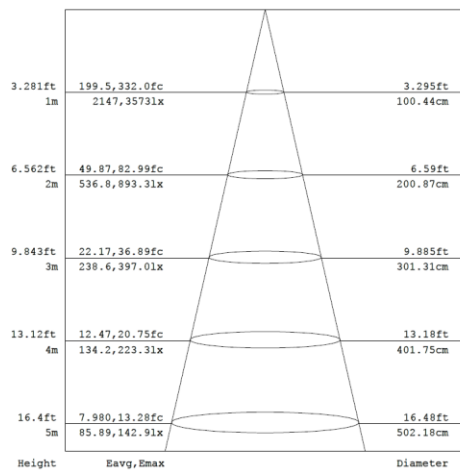

#### Cone Illuminance Diagram

Diagram for RGA2840-01 in 4000K. Other diagrams available on request

#### Dimension Diagram