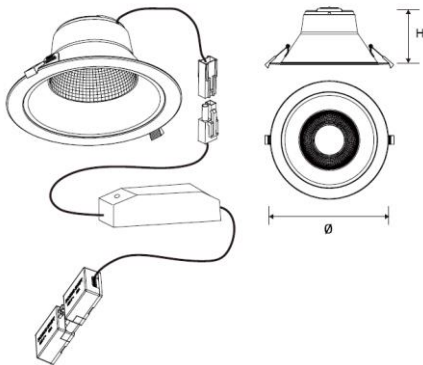

#### Cone Illuminance Diagram

Diagram for RGA2840-01 in 4000K. Other diagrams available on request

#### Dimension Diagram