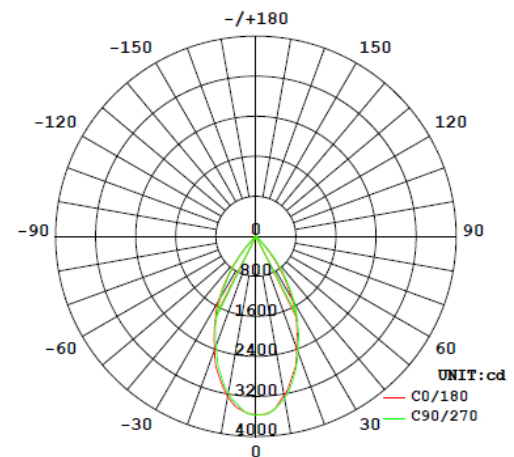

#### Dimension Diagram

#### Sensor Data

Time Off Delay:	NA
Illuminance Switching Range:	NA
Sensitivity Range (%):	NA
Mounting Height (max):	NA
Detection Zone Diameter (max):	NA

#### Polar Intensity Diagram

Diagram for RGA2840-01 in 4000K. Other diagrams available on request