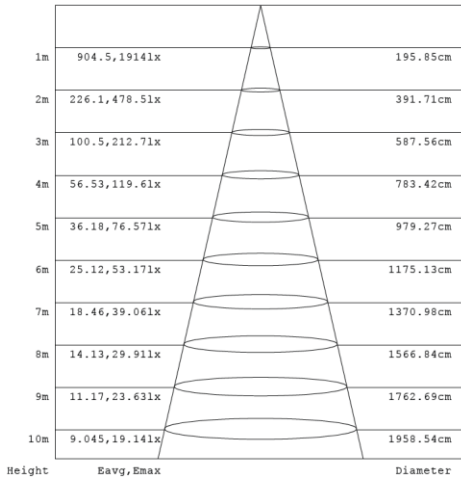

CONSTRUCTION

- White powder coated aluminium frame
- Polystyrene TPa rated diffuser

Product Code:	RDLX4060	RDLX4060E	RDLX5060	RDLX4060UGR	RDLX4060UGRE	RDLX5060UGR
Standard						
Emergency						
Comparable to:	4x18W T8	4x18W T8	4x18W T8	4x18W T8	4x18W T8	4x18W T8
Total Power (W):	19.5/27.3/31.6	19.5/27.3/31.6	19.5/27.4/31.6	19.4/27.4/31.7	19.4/27.3/31.6	20.3/28.2/32.6
Power Factor:	0.9	0.9	0.9	0.9	0.9	0.9
Total Light Output (lm):	2730/3800/4320	2730/3800/4320	2690/3760/4250	2700/3760/4260	2700/3760/4270	2660/3200/3620
Total Emergency Light Output (lm):	NA	NA	NA	NA	NA	NA
Efficacy (lm/cctW):	140/139/136	138/137/134	138/137/134	140/137/135	140/137/135	131/129/126
Beam Angle (deg):	110	110	110	90	90	90
Lux at 1m (lux):	930/1400/1470	930/1400/1470	910/1270/1440	1250/1740/1970	1250/1740/1970	1240/1690/1910
Emergency Lux at 1m (lux):	NA	NA	NA	NA	NA	NA
CCT (K):	4000	4000	5000	4000	4000	5000
CRI:	80	80	80	80	85	80
IP:	20	20	20	20	20	20
Operation Temperature (°C):	-20 ≤ Ta ≤ +40	-20 ≤ Ta ≤ +40	-20 ≤ Ta ≤ +40	-20 ≤ Ta ≤ +40	-20 ≤ Ta ≤ +40	-20 ≤ Ta ≤ +40
Inrush Current:	7.76A/38us	7.76A/38us	7.76A/38us	6.6A/12us	6.6A/12us	6.6A/12us
RG Value:	0	0	0	0	0	0
SDCM:	6	6	6	6	6	6
Pst LM:	NA	NA	NA	NA	NA	NA
SVM:	NA	NA	NA	NA	NA	NA
Energy Class:	C	C	C	C	C	C
Rated Life to L70B50 (Hrs):	50000	50000	50000	50000	50000	50000
Dimensions LxWxH (mm):	595x595x34	595x595x34	595x595x34	595x595x34	595x595x34	595x595x34

Separate Control Gear Information

Type of Light Source:	LED	LED	LED	LED	LED	LED
Full Load Efficiency (%):	89	89	89	89	89	89
P _{NET} (W):	NA	NA	NA	NA	NA	NA
Dimensions (mm):	170x40x25	170x40x25	170x40x25	170x40x25	170x40x25	170x40x25

DALLAS EXPRESS LED BACKLIT PANEL

20W/28W/32W, IP20

Cone Illuminance Diagram

Diagram for RDLX5060UGR-01 at 32W. Other diagrams available on request

Dimension Diagram

Sensor Data

Time Off Delay:	NA
Illuminance Switching Range:	NA
Sensitivity Range (%):	NA
Mounting Height (max):	NA
Detection Zone Diameter (max):	NA