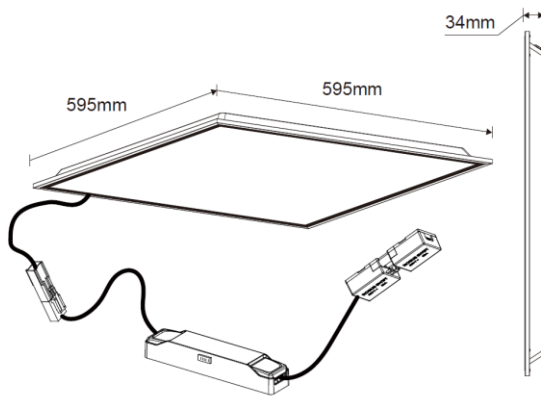

CONSTRUCTION

- White powder coated aluminium frame
- Polystyrene TPa rated diffuser

Product Code:	RDLX4060	RDLX4060E	RDLX5060	RDLX4060UGR	RDLX4060UGRE	RDLX5060UGR
Standard						
Emergency						
Comparable to:	4x18W T8	4x18W T8	4x18W T8	4x18W T8	4x18W T8	4x18W T8
Total Power (W):	19.5/27.3/31.6	19.5/27.3/31.6	19.5/27.4/31.6	19.4/27.4/31.7	19.4/27.3/31.6	20.3/28.2/32.6
Power Factor:	0.9	0.9	0.9	0.9	0.9	0.9
Total Light Output (lm):	2730/3800/4320	2730/3800/4320	2690/3760/4250	2700/3760/4260	2700/3760/4270	2660/3200/3620
Total Emergency Light Output (lm):	NA	NA	NA	NA	NA	NA
Efficacy (lm/cctW):	140/139/136	138/137/134	138/137/134	140/137/135	140/137/135	131/129/126
Beam Angle (deg):	110	110	110	90	90	90
Lux at 1m (lux):	930/1400/1470	930/1400/1470	910/1270/1440	1250/1740/1970	1250/1740/1970	1240/1690/1910
Emergency Lux at 1m (lux):	NA	NA	NA	NA	NA	NA
CCT (K):	4000	4000	5000	4000	4000	5000
CRI:	80	80	80	80	85	80
IP:	20	20	20	20	20	20
Operation Temperature (°C):	-20 ≤ Ta ≤ +40	-20 ≤ Ta ≤ +40	-20 ≤ Ta ≤ +40	-20 ≤ Ta ≤ +40	-20 ≤ Ta ≤ +40	-20 ≤ Ta ≤ +40
Inrush Current:	7.76A/38us	7.76A/38us	7.76A/38us	6.6A/12us	6.6A/12us	6.6A/12us
RG Value:	0	0	0	0	0	0
SDCM:	6	6	6	6	6	6
Pst LM:	NA	NA	NA	NA	NA	NA
SVM:	NA	NA	NA	NA	NA	NA
Energy Class:	C	C	C	C	C	C
Rated Life to L70B50 (Hrs):	50000	50000	50000	50000	50000	50000
Dimensions LxWxH (mm):	595x595x34	595x595x34	595x595x34	595x595x34	595x595x34	595x595x34

Separate Control Gear Information

Type of Light Source:	LED	LED	LED	LED	LED	LED
Full Load Efficiency (%):	89	89	89	89	89	89
P _{NET} (W):	NA	NA	NA	NA	NA	NA
Dimensions (mm):	170x40x25	170x40x25	170x40x25	170x40x25	170x40x25	170x40x25

DALLAS EXPRESS LED BACKLIT PANEL

20W/28W/32W, IP20

Cone Illuminance Diagram

Diagram for RDLX5060UGR-01 at 32W. Other diagrams available on request

Dimension Diagram

Sensor Data

Time Off Delay:	NA
Illuminance Switching Range:	NA
Sensitivity Range (%):	NA
Mounting Height (max):	NA
Detection Zone Diameter (max):	NA