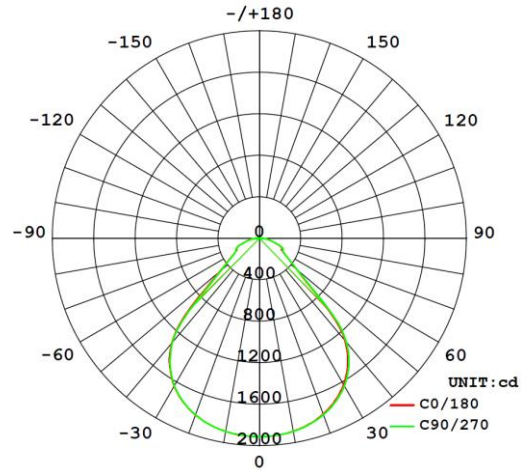

CONSTRUCTION

- White powder coated aluminium frame
- Polystyrene TPa rated diffuser

Product Code:	RDLX4060	RDLX4060E	RDLX5060	RDLX4060UGR	RDLX4060UGRE	RDLX5060UGR
Standard						
Emergency						
Comparable to:	4x18W T8	4x18W T8	4x18W T8	4x18W T8	4x18W T8	4x18W T8
Total Power (W):	19.5/27.3/31.6	19.5/27.3/31.6	19.5/27.4/31.6	19.4/27.4/31.7	19.4/27.3/31.6	20.3/28.2/32.6
Power Factor:	0.9	0.9	0.9	0.9	0.9	0.9
Total Light Output (lm):	2730/3800/4320	2730/3800/4320	2690/3760/4250	2700/3760/4260	2700/3760/4270	2660/3200/3620
Total Emergency Light Output (lm):	NA	NA	NA	NA	NA	NA
Efficacy (lm/cctW):	140/139/136	138/137/134	138/137/134	140/137/135	140/137/135	131/129/126
Beam Angle (deg):	110	110	110	90	90	90
Lux at 1m (lux):	930/1400/1470	930/1400/1470	910/1270/1440	1250/1740/1970	1250/1740/1970	1240/1690/1910
Emergency Lux at 1m (lux):	NA	NA	NA	NA	NA	NA
CCT (K):	4000	4000	5000	4000	4000	5000
CRI:	80	80	80	80	85	80
IP:	20	20	20	20	20	20
Operation Temperature (°C):	-20 ≤ Ta ≤ +40	-20 ≤ Ta ≤ +40	-20 ≤ Ta ≤ +40	-20 ≤ Ta ≤ +40	-20 ≤ Ta ≤ +40	-20 ≤ Ta ≤ +40
Inrush Current:	7.76A/38us	7.76A/38us	7.76A/38us	6.6A/12us	6.6A/12us	6.6A/12us
RG Value:	0	0	0	0	0	0
SDCM:	6	6	6	6	6	6
Pst LM:	NA	NA	NA	NA	NA	NA
SVM:	NA	NA	NA	NA	NA	NA
Energy Class:	C	C	C	C	C	C
Rated Life to L70B50 (Hrs):	50000	50000	50000	50000	50000	50000
Dimensions LxWxH (mm):	595x595x34	595x595x34	595x595x34	595x595x34	595x595x34	595x595x34

Polar Intensity Diagram

Diagram for RDLX5060UGR-01 at 32W. Other diagrams available on request

Accessories

R3EMPK4-PSU	3 Hour Emergency Pack with LiFePO4 Battery
HED2040-D	1-10V, DALI and Push dim driver available
RDLSSST	Safety Strap kit for DALLAS Panels
RDL6060SF-01	Surface Mount Box Kit for 600x600 panel
	White 70mm deep Flat Pack
RDLSSUS-4W	1.5m Stainless Steel Suspension Kit