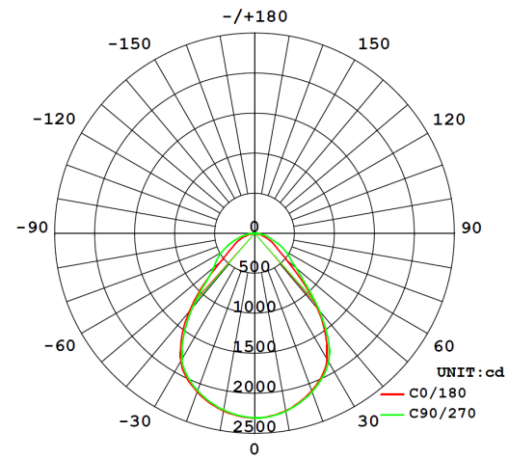

BEAM ANGLE

CCT

SAFETY CLASS

Product Code:	RDLPX4060UGR-01	RDLPX5060UGR-01
Comparable to:	4x18W T8	4x18W T8
Total Power (W):	15.3/21.7/25.1	15.9/22.2/25.4
Power Factor:	0.9	0.9
Total Light Output (lm):	2640/3700/4230	2680/3680/4170
Total Emergency Light Output (lm):	NA	NA
Efficacy (lm/cctW):	173/171/169	169/166/164
Lux at 1m (lux):	1290/1810/2070	1310/1800/2040
Emergency Lux at 1m (lux):	NA	NA
CCT (K):	4000	5000
CRI:	80	80
IP:	20	20
Operation Temperature (°C):	-20 ≤ Ta ≤ +40	-20 ≤ Ta ≤ +40
Inrush Current:	14.7A/37us	5A/2us
RG Value:	0	0
SDCM:	6	6
P <sub>ST</sub> LM:	NA	NA
SVM:	NA	NA
Energy Class:	B	B
Rated Life to L70B50 (Hrs):	50000	50000
Dimensions LxWxH (mm):	595x595x34	595x595x34
Weight (kg):	1.7	1.7

#### Dimension Diagram

#### Sensor Data

Time Off Delay:	NA
Illuminance Switching Range:	NA
Sensitivity Range (%):	NA
Mounting Height (max):	NA
Detection Zone Diameter (max):	NA

#### Polar Intensity Diagram

Diagram for RDLPX4060UGR-01 at 25W. Other diagrams available on request