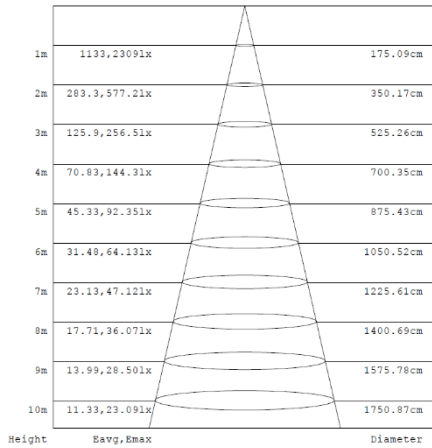

#### Cone Illuminance Diagram

Diagram for RDLPX4060UGR-01 at 25W. Other diagrams available on request

#### Dimension Diagram

#### Sensor Data

Time Off Delay:	NA
Illuminance Switching Range:	NA
Sensitivity Range (%):	NA
Mounting Height (max):	NA
Detection Zone Diameter (max):	NA