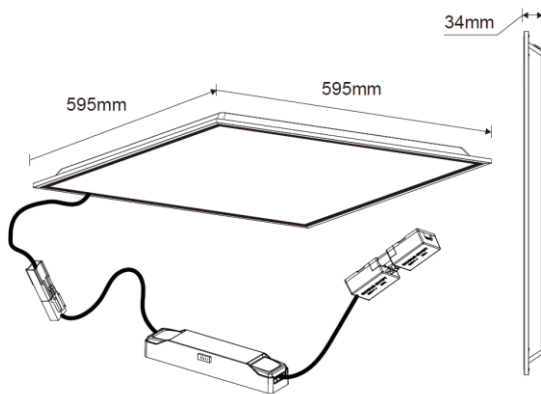

#### Cone Illuminance Diagram

Diagram for RDLPX4060UGR-01 at 25W. Other diagrams available on request

#### Dimension Diagram