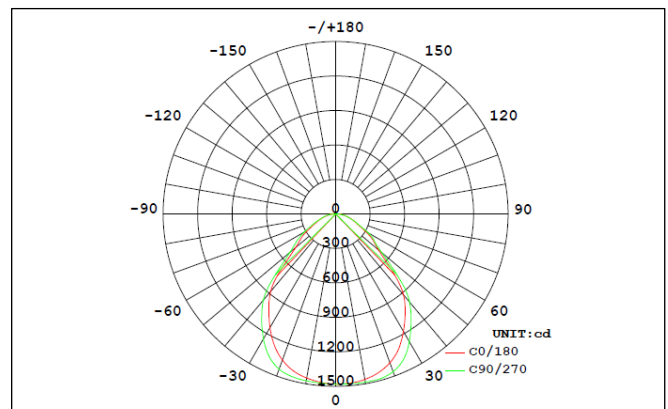

HUMAN CENTRIC LIGHTING

ROBUS®

30W Zigbee Controlled Tunable White HCL Panel, 2700-6500K, 600*600mm, UGR<19

Product Code:	RHZSP306060-01
Comparable to:	4x18W T8
Total Power (W):	30.0-30.3
Total Light Output (lm):	3,150-3,400
Efficacy (lm / cctW):	104-113
Illuminance at 1m (lux):	1,480-1,600
Beam Angle (deg):	90
CCT (K):	2,700-6,500
CRI (Ra):	85
Rated Life (hrs):	50,000
Warranty (yrs):	5
Ingress Protection (IP):	20
Operating Temperature (°C):	-20 ≤ Ta ≤ +40
Driver Output Current CC (mA):	750
Driver Output Voltage @ CC (VDC):	35
Operating Voltage (Vac):	220-240
Power Factor (PF):	0.9
Height (mm):	9
Length (mm):	595
Width (mm):	595
Box Qty:	1
Weight (kg):	2.5

Cone Illuminance Diagram:

Diagram for RHZSP306060-01 in 4,000K. Other diagrams available on request

Polar Intensity Diagram:

Diagram for RHZSP306060-01 in 4,000K. Other diagrams available on request

PLEASE NOTE: INFORMATION IN THIS DOCUMENT MAY BE SUBJECT TO CHANGE WITHOUT PRIOR NOTICE