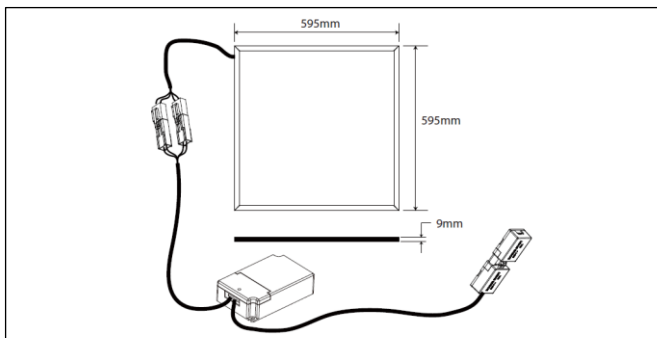

HUMAN CENTRIC LIGHTING

ROBUS®

30W Zigbee Controlled Tunable White HCL Panel, 2700-6500K, 600*600mm, UGR<19

Product Code:	RHZSP306060-01
Comparable to:	4x18W T8
Total Power (W):	30.0-30.3
Total Light Output (lm):	3,150-3,400
Efficacy (lm / cctW):	104-113
Illuminance at 1m (lux):	1,480-1,600
Beam Angle (deg):	90
CCT (K):	2,700-6,500
CRI (Ra):	85
Rated Life (hrs):	50,000
Warranty (yrs):	5
Ingress Protection (IP):	20
Operating Temperature (°C):	-20 ≤ Ta ≤ +40
Driver Output Current CC (mA):	750
Driver Output Voltage @ CC (VDC):	35
Operating Voltage (Vac):	220-240
Power Factor (PF):	0.9
Height (mm):	9
Length (mm):	595
Width (mm):	595
Box Qty:	1
Weight (kg):	2.5

Accessories:

- R3EMPK4-PSU Emergency Pack
- RHZMMEN-01 MODUM Zigbee scene controller

Standards & Approvals:

Complies with: EN 60598-2-1, EN 60598-2-2, EN 55015, EN 61000-3-2, EN 61000-3-3, EN 61547, EN 62471, EN 62493, EN 62384