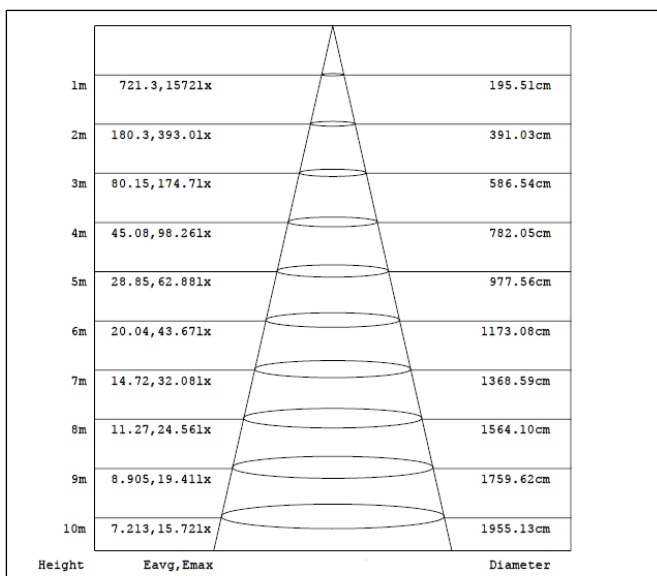

HUMAN CENTRIC LIGHTING

ROBUS®

30W Zigbee Controlled Tunable White HCL Panel, 2700-6500K, 600*600mm, UGR<19

Product Code:	RHZSP306060-01
Comparable to:	4x18W T8
Total Power (W):	30.0-30.3
Total Light Output (lm):	3,150-3,400
Efficacy (lm / cctW):	104-113
Illuminance at 1m (lux):	1,480-1,600
Beam Angle (deg):	90
CCT (K):	2,700-6,500
CRI (Ra):	85
Rated Life (hrs):	50,000
Warranty (yrs):	5
Ingress Protection (IP):	20
Operating Temperature (°C):	-20 ≤ Ta ≤ +40
Driver Output Current CC (mA):	750
Driver Output Voltage @ CC (VDC):	35
Operating Voltage (Vac):	220-240
Power Factor (PF):	0.9
Height (mm):	9
Length (mm):	595
Width (mm):	595
Box Qty:	1
Weight (kg):	2.5

Cone Illuminance Diagram:

Diagram for RHZSP306060-01 in 4,000K. Other diagrams available on request

Polar Intensity Diagram:

Diagram for RHZSP306060-01 in 4,000K. Other diagrams available on request

PLEASE NOTE: INFORMATION IN THIS DOCUMENT MAY BE SUBJECT TO CHANGE WITHOUT PRIOR NOTICE