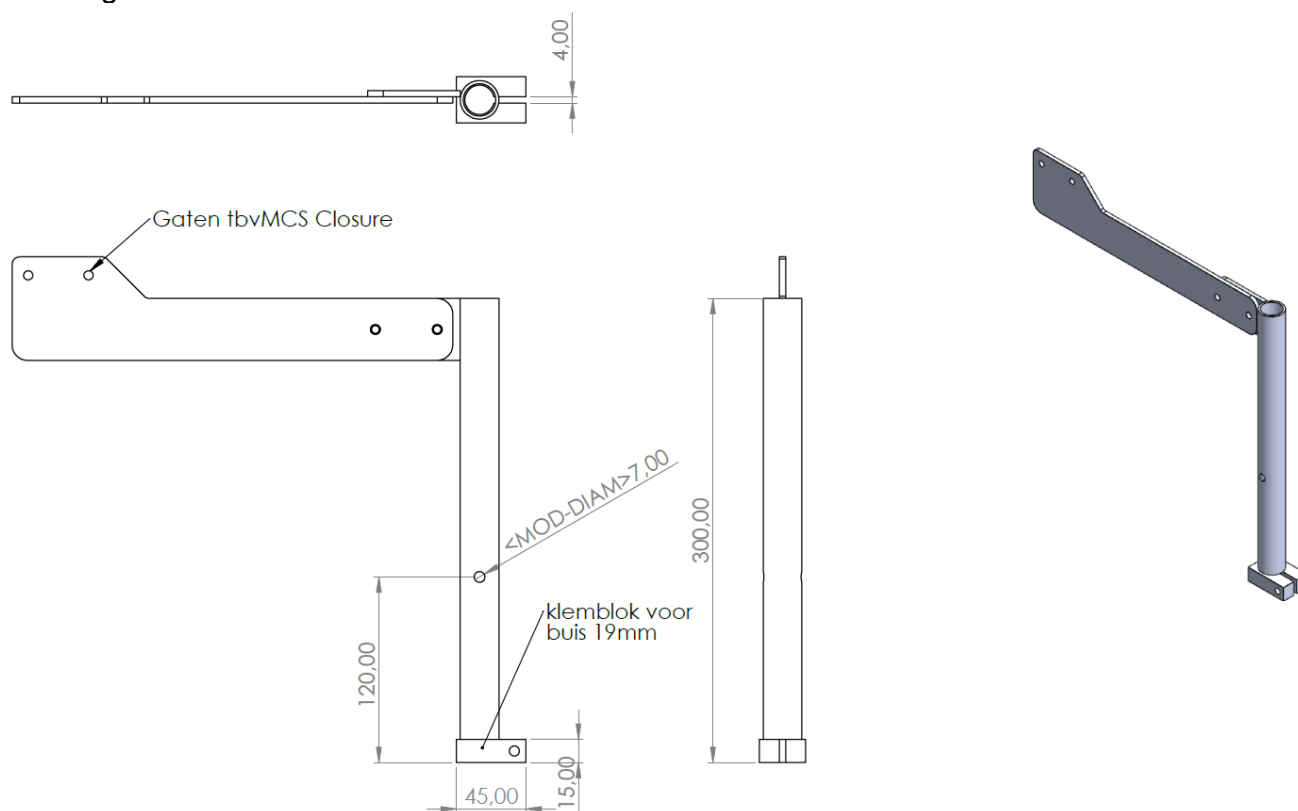

MSC-MOUNTARM-BE01

Material

S235JR Gebeitst

Powdercoated : RAL 9005 MAT

Drawing

Additional components :

2x inbus M6x10

2x onderlegging M6

1x vleugelbout M6x35

1x M6 vleugelmoer

1x klemhefboom M8x30