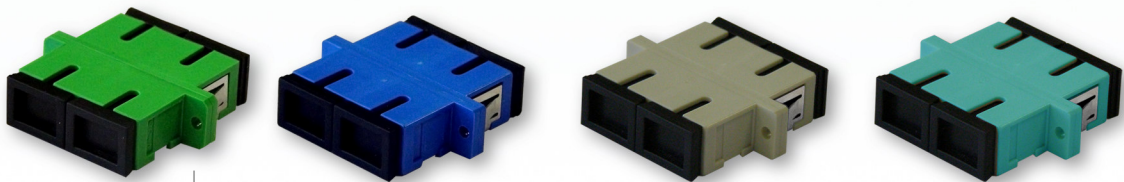

We offer a wide range of SC adapters in simplex and duplex versions in standard colors – blue (SM), green (APC), beige and aqua (MM). They are always supplied with metal mounting clip and flanges. Flangeless adapters are available upon request. For all adapters there is a choice of zirconia or phosphor bronze sleeves.

SC simplex

- AD-SC-SZ-BU ◉ Adapter SC simplex Zirconia sleeve Blue
- AD-SA-SZ-GN ◉ Adapter SC simplex Zirconia sleeve Green
- AD-SC-SP-BG ◉ Adapter SC simplex PhBr sleeve Beige
- AD-SC-SP-AQ ◉ Adapter SC simplex PhBr sleeve Aqua
- AD-SC-SZ-AQ ◉ Adapter SC simplex Zirconia sleeve Aqua

SC duplex

- AD-SC-DZ-BU ◉ Adapter SC duplex Zirconia sleeve Blue
- AD-SA-DZ-GN ◉ Adapter SC duplex Zirconia sleeve Green
- AD-SC-DP-BG ◉ Adapter SC duplex PhBr sleeve Beige
- AD-SC-DP-AQ ◉ Adapter SC duplex PhBr sleeve Aqua
- AD-SC-DZ-AQ ◉ Adapter SC duplex Zirconia sleeve Aqua