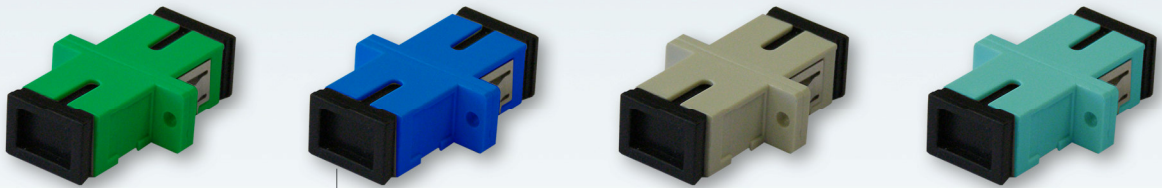

We offer a wide range of SC adapters in simplex and duplex versions in standard colors – blue (SM), green (APC), beige and aqua (MM). They are always supplied with metal mounting clip and flanges. Flangeless adapters are available upon request. For all adapters there is a choice of zirconia or phosphor bronze sleeves.

SC simplex

- AD-SC-SZ-BU ◉ Adapter SC simplex Zirconia sleeve Blue
- AD-SA-SZ-GN ◉ Adapter SC simplex Zirconia sleeve Green
- AD-SC-SP-BG ◉ Adapter SC simplex PhBr sleeve Beige
- AD-SC-SP-AQ ◉ Adapter SC simplex PhBr sleeve Aqua
- AD-SC-SZ-AQ ◉ Adapter SC simplex Zirconia sleeve Aqua

SC duplex

- AD-SC-DZ-BU ◉ Adapter SC duplex Zirconia sleeve Blue
- AD-SA-DZ-GN ◉ Adapter SC duplex Zirconia sleeve Green
- AD-SC-DP-BG ◉ Adapter SC duplex PhBr sleeve Beige
- AD-SC-DP-AQ ◉ Adapter SC duplex PhBr sleeve Aqua
- AD-SC-DZ-AQ ◉ Adapter SC duplex Zirconia sleeve Aqua