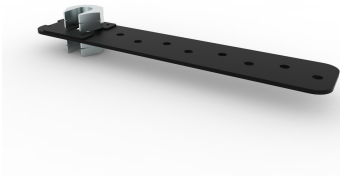

# FGS-HTR2-2-5/8

## FiberGuide® New Threaded Rod Bracket Kit for 2in Ladder Rack, 5/8" for 2x2in System

- FiberGuide products are designed and manufactured to ensure total off-frame fiber cable protection
- FiberGuide maintains a minimum bend radius throughout the entire system, regardless the system size
- FiberGuide is an optical raceway system for central office, mobile switching center and data center applications
- Engineers and installers can benefit from the large suite of available FiberGuide design tools