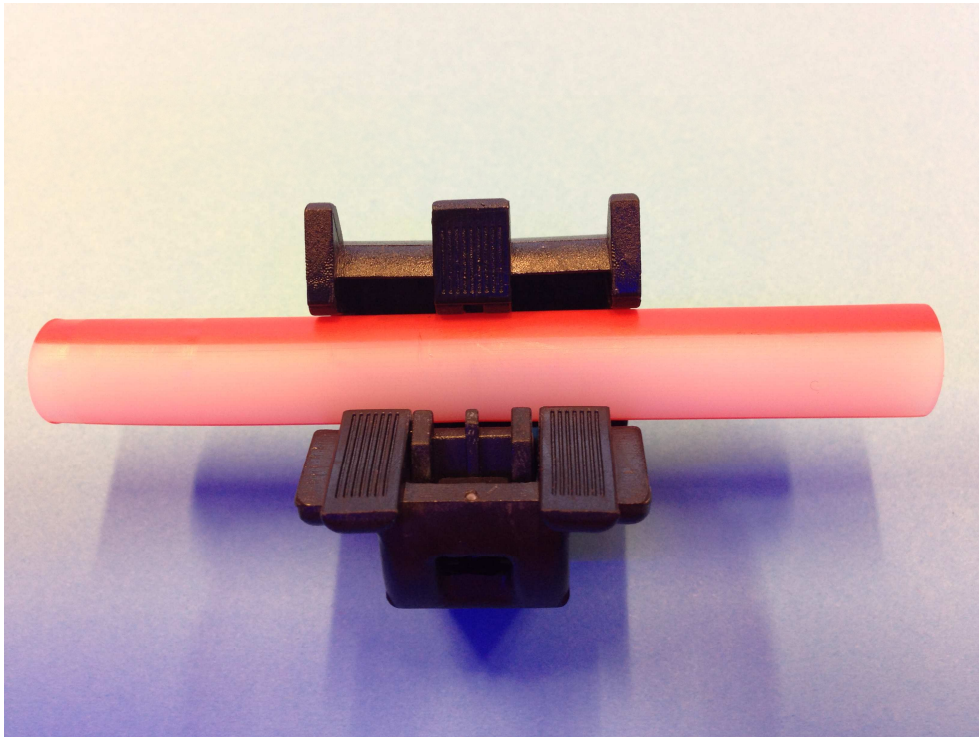

## SD Tube Cutter

Artikel nummer Crosswise 1350

Eden Rotary Tube Cutter for Sub Ducts of 3-14mm outside diameter and 1.1mm thickness.  
This Tube Cutter can be used when the Sub Duct contains cable.